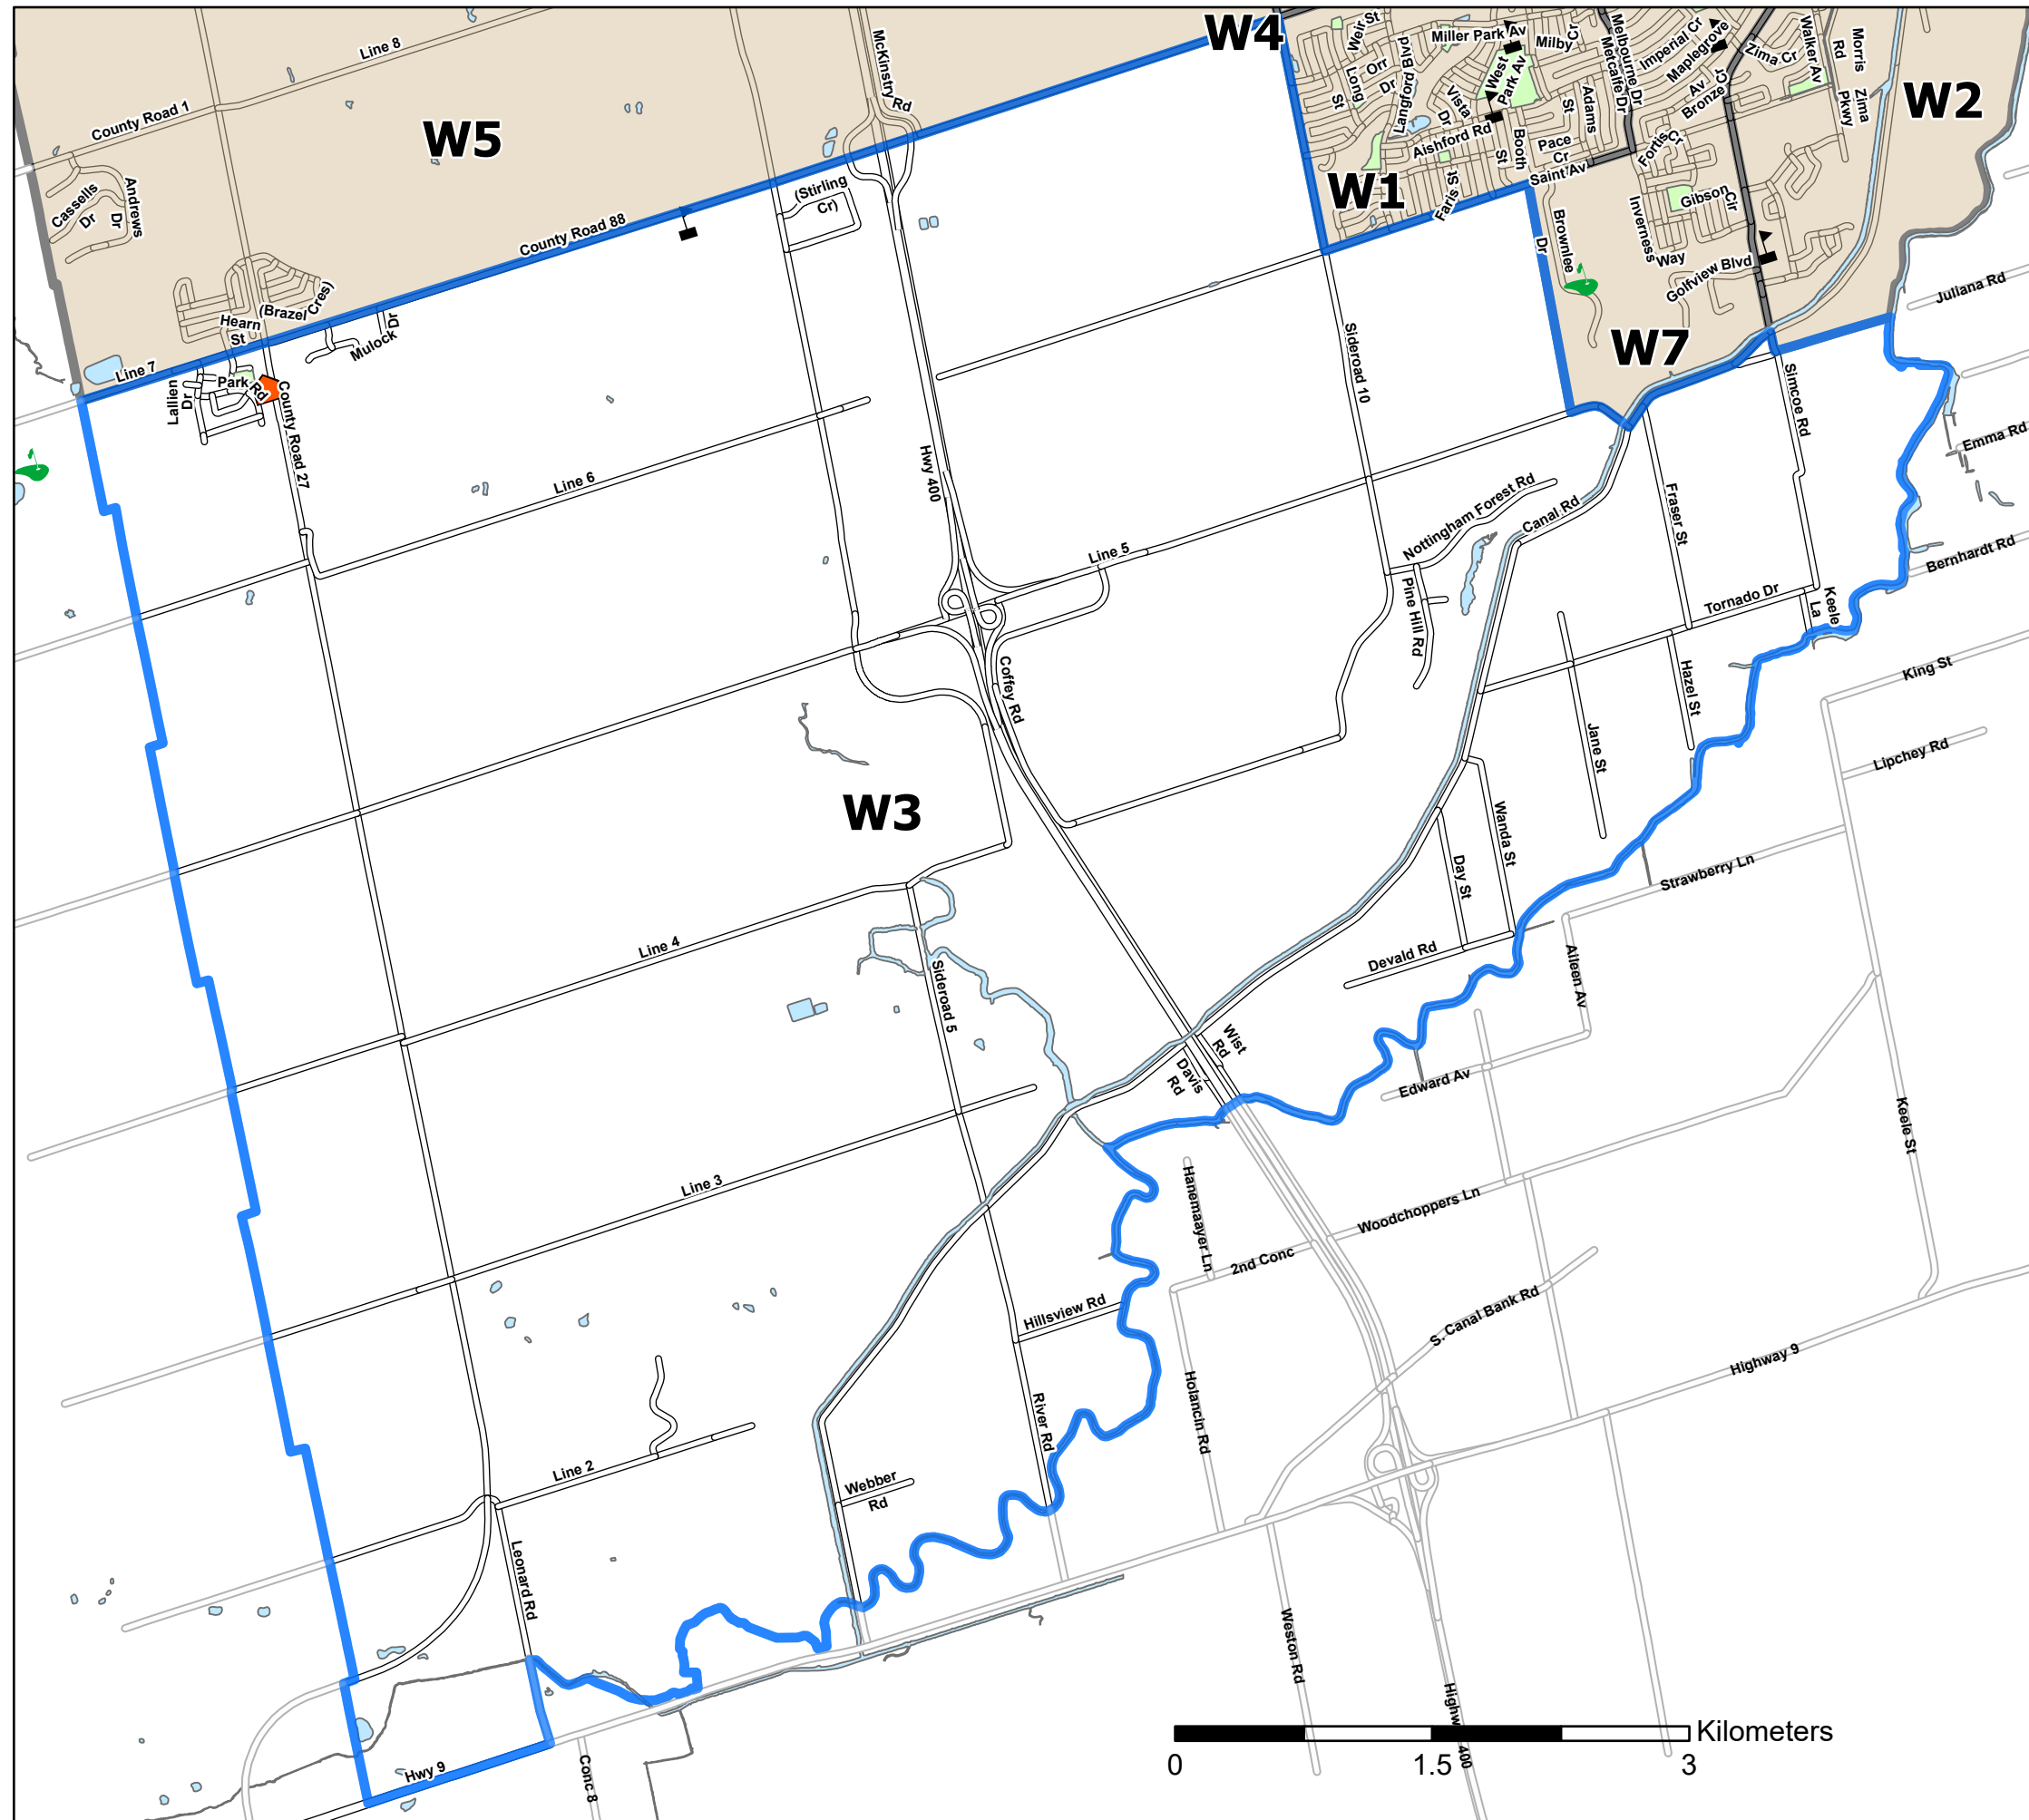

Ward 3

Legend

-  Schools
-  Community Centres
-  Golf
-  Parks
-  Lakes, Ponds and Rivers
-  Neighbouring Wards

WARNING! The information contained herein is compiled from other documentation and may contain errors, omission or inaccuracies. The Town of Bradford West Gwillimbury, its officers, employees and agents are not responsible for, and the users by accepting this document hereby waive as against the said Town, its officers, employees, agents, any claim for damages arising from or in any way related to any errors, omissions, misrepresentation or inaccuracies contained in this document whether due to negligence or otherwise. Any user is advised to verify all information and assume all risk in relying on the information contained hereon.

0 1 2 4 6 8 Kilometers

0 1.5 3 Kilometers