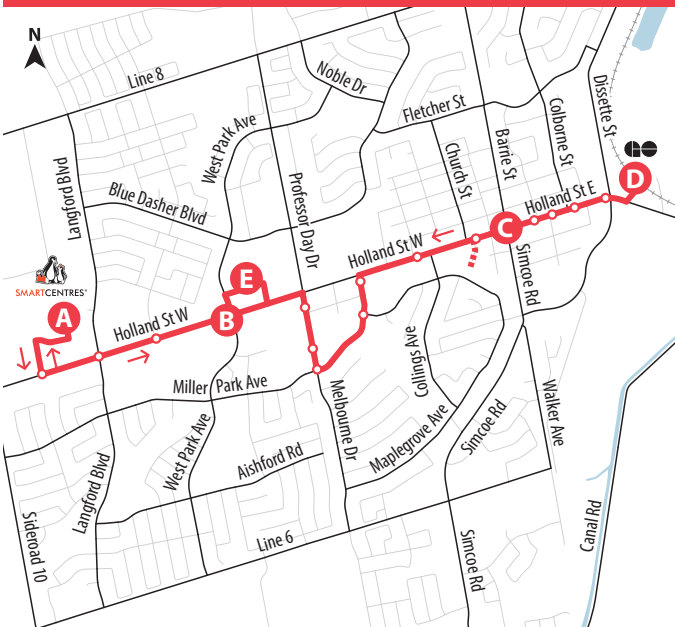

ROUTE 1

MAP LEGEND		June 2022 Effective Date	
A	Timepoint	—	Route 1
○	Bus Stop	→	Route Direction
		⋯	Flex Routing

For more information,
 289-470-1266
www.townofbwg.com/transit

ROUTE 1 / CROSS-TOWN / MONDAY - FRIDAY

EASTBOUND					WESTBOUND							
ID:1018 A	ID:1023 B	ID:1031 C	ID:1001 D	ID:1004 C	ID:1012 E	ID:1018 A	ID:1023 B	ID:1031 C	ID:1001 D	ID:1004 C	ID:1012 E	ID:1018 A
SmartCentres (start)	Holland St W / West Park Ave	Holland St / Simcoe Rd	Bradford GO (turnaround)	Holland St / Barrie St	BWG Leisure Centre	SmartCentres (end)						
Leaves						Arrives						
7:03	7:07	7:12	7:15	7:19	7:25	7:30						
7:33	7:37	7:42	7:45	7:49	7:55	8:00						
8:03	8:07	8:12	8:15	8:19	8:25	8:30						
8:33	8:37	8:42	8:45	8:49	8:55	9:00						
9:03	9:07	9:12	9:15	9:19	9:25	9:30						
9:33	9:37	9:42	9:45	9:49	9:55	10:00						
10:03	10:07	10:12	10:15	10:19	10:25	10:30						
10:33	10:37	10:42	10:45	10:49	10:55	11:00						
11:03	11:07	11:12	11:15	11:19	11:25	11:30						
11:33	11:37	11:42	11:45	11:49	11:55	12:00						
12:03	12:07	12:12	12:15	12:19	12:25	12:30						
12:33	12:37	12:42	12:45	12:49	12:55	1:00						
1:03	1:07	1:12	1:15	1:19	1:25	1:27						
1:33	1:37	1:42	1:45	1:49	1:55	1:57						
2:03	2:07	2:12	2:15	2:19	2:25	2:27						
2:33	2:37	2:42	2:45	2:49	2:55	2:57						
3:03	3:07	3:12	3:15	3:19	3:25	3:27						
3:33	3:37	3:42	3:45	3:49	3:55	3:57						
4:03	4:07	4:12	4:15	4:19	4:25	4:27						
4:33	4:37	4:42	4:45	4:49	4:55	4:57						
5:03	5:07	5:12	5:15	5:19	5:25	5:27						
5:33	5:37	5:42	5:45	5:49	5:55	5:57						
6:03	6:07	6:12	6:15	6:19	6:25	6:27						
6:33	6:37	6:42	6:45	6:49	6:55	6:57						

ROUTE 1 / CROSS-TOWN / STOP ID NUMBERS

TO BRADFORD GO

TO SMARTCENTRES

A SmartCentres / Walmart 1018

Holland / Langford	1021
Holland / Summerlyn	1022

B Holland / West Park 1023

Melbourne / Holland	1024
Melbourne / Holy Trinity	1025
Miller Park / Magani	1027
Miller Park / Holland	1028
Holland / Toronto	1029
Holland / Holland Ct	1030
Holland Ct / 100 Holland Ct - Flex Stop*	1119