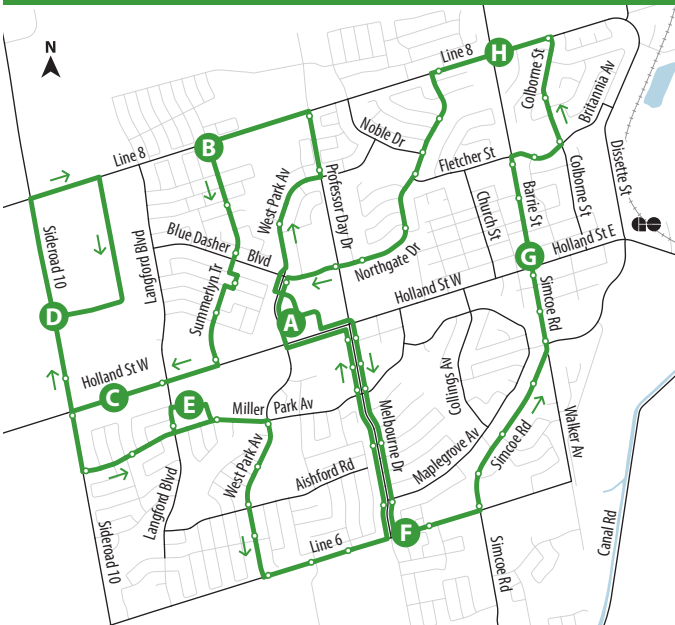

ROUTE 2B

MAP LEGEND

- A** Timepoint
- Bus Stop

EFFECTIVE: January 2, 2019

- Route 2B
- Route Direction

905-775-7770
www.townofbwg.com/transit

ROUTE 2B / AROUND-TOWN / MONDAY - FRIDAY COUNTER-CLOCKWISE

Leaves	A ID: 1012	BWG Leisure Centre (start)	B ID: 2060	Line 8 / Summerlyn	C ID: 1017	Holland / Smart Centres	D ID: 2096	Reagens Industrial Park	E ID: 2089	Zehrs Entrance	A ID: 1012	BWG Leisure Centre (middle)	F ID: 2035	Line 6 / Barrow	G ID: 2042	Simcoe / Holland	H ID: 2050	Line 8 / Barrie	A ID: 1012	BWG Leisure Centre (end)	Arrives
6:57		7:02	7:02	7:08	7:15	7:20	7:32	7:37	7:41	7:45	7:52										7:52
7:57		8:02	8:02	8:08	8:15	8:20	8:32	8:37	8:41	8:45	8:52										8:52
8:57		9:02	9:02	9:08	9:15	9:20	9:32	9:37	9:41	9:45	9:52										9:52
9:57		10:02	10:02	10:08	10:15	10:20	10:32	10:37	10:41	10:45	10:52										10:52
10:57		11:02	11:02	11:08	11:15	11:20	11:32	11:37	11:41	11:45	11:52										11:52
11:57		12:02	12:02	12:08	12:15	12:20	12:32	12:37	12:41	12:45	12:52										12:52
12:57		1:02	1:02	1:08	1:15	1:20	1:32	1:37	1:41	1:45	1:52										1:52
1:57		2:02	2:02	2:08	2:15	2:20	2:32	2:37	2:41	2:45	2:52										2:52
2:57		3:02	3:02	3:08	3:15	3:20	3:32	3:37	3:41	3:45	3:52										3:52
3:57		4:02	4:02	4:08	4:15	4:20	4:32	4:37	4:41	4:45	4:52										4:52