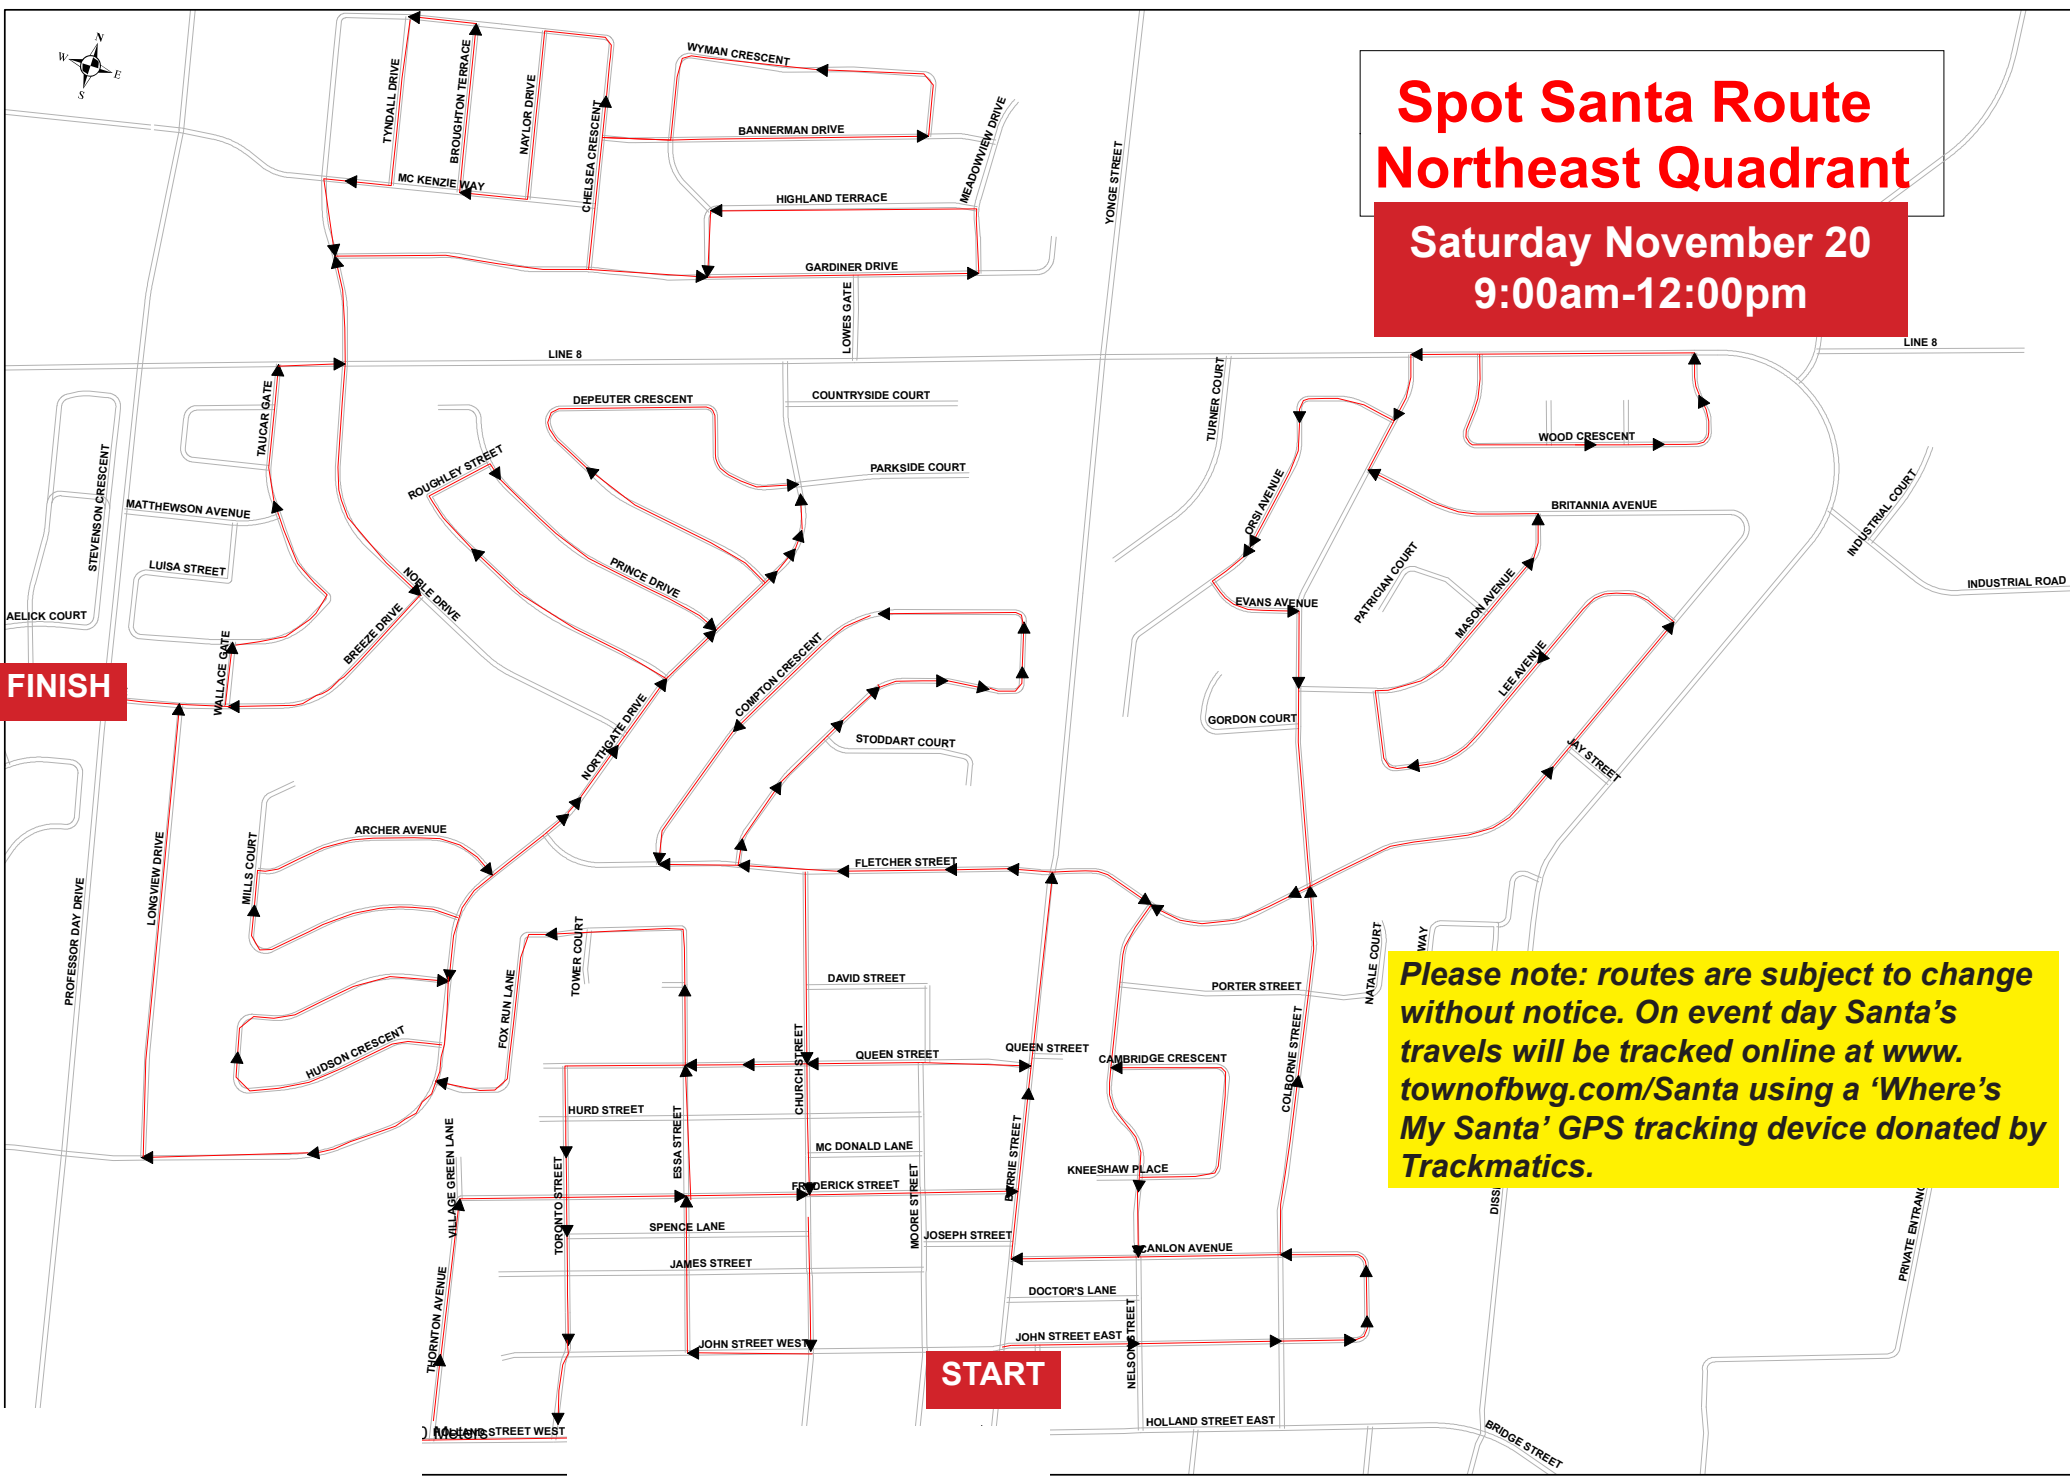

Spot Santa Route Northeast Quadrant

Saturday November 20
9:00am-12:00pm

FINISH

START

Please note: routes are subject to change without notice. On event day Santa's travels will be tracked online at www.townofbwg.com/Santa using a 'Where's My Santa' GPS tracking device donated by Trackmatics.

Spot Santa Route Northwest Quadrant

**Saturday November 20
1:00-4:00pm**

FINISH

START

Legend

—▶ Spot Santa Route

Please note: routes are subject to change without notice. On event day Santa's travels will be tracked online at www.townofbwg.com/Santa using a 'Where's My Santa' GPS tracking device donated by Trackmatics.

START

FINISH

Spot Santa Route Southwest Quadrant

**Sunday November 21
9:00am-12:00pm**

Please note: routes are subject to change without notice. On event day Santa's travels will be tracked online at www.townofbwg.com/Santa using a 'Where's My Santa' GPS tracking device donated by Trackmatics.

GOLFVIEW BOULEVARD