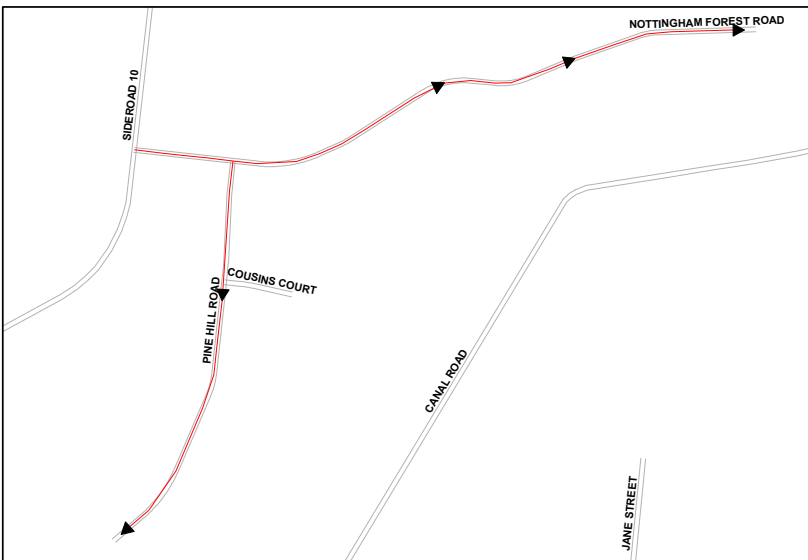

Spot Santa Route Northeast Quadrant

Saturday November 20
9:00am-12:00pm

FINISH

START

Please note: routes are subject to change without notice. On event day Santa's travels will be tracked online at www.townofbwg.com/Santa using a 'Where's My Santa' GPS tracking device donated by Trackmatics.

Spot Santa Route Northwest Quadrant

**Saturday November 20
1:00-4:00pm**

FINISH

START

Legend

—▶ Spot Santa Route

Please note: routes are subject to change without notice. On event day Santa's travels will be tracked online at www.townofbwg.com/Santa using a 'Where's My Santa' GPS tracking device donated by Trackmatics.

START

FINISH

Spot Santa Route Southwest Quadrant

**Sunday November 21
9:00am-12:00pm**

Please note: routes are subject to change without notice. On event day Santa's travels will be tracked online at www.townofbwg.com/Santa using a 'Where's My Santa' GPS tracking device donated by Trackmatics.

GOLFVIEW BOULEVARD