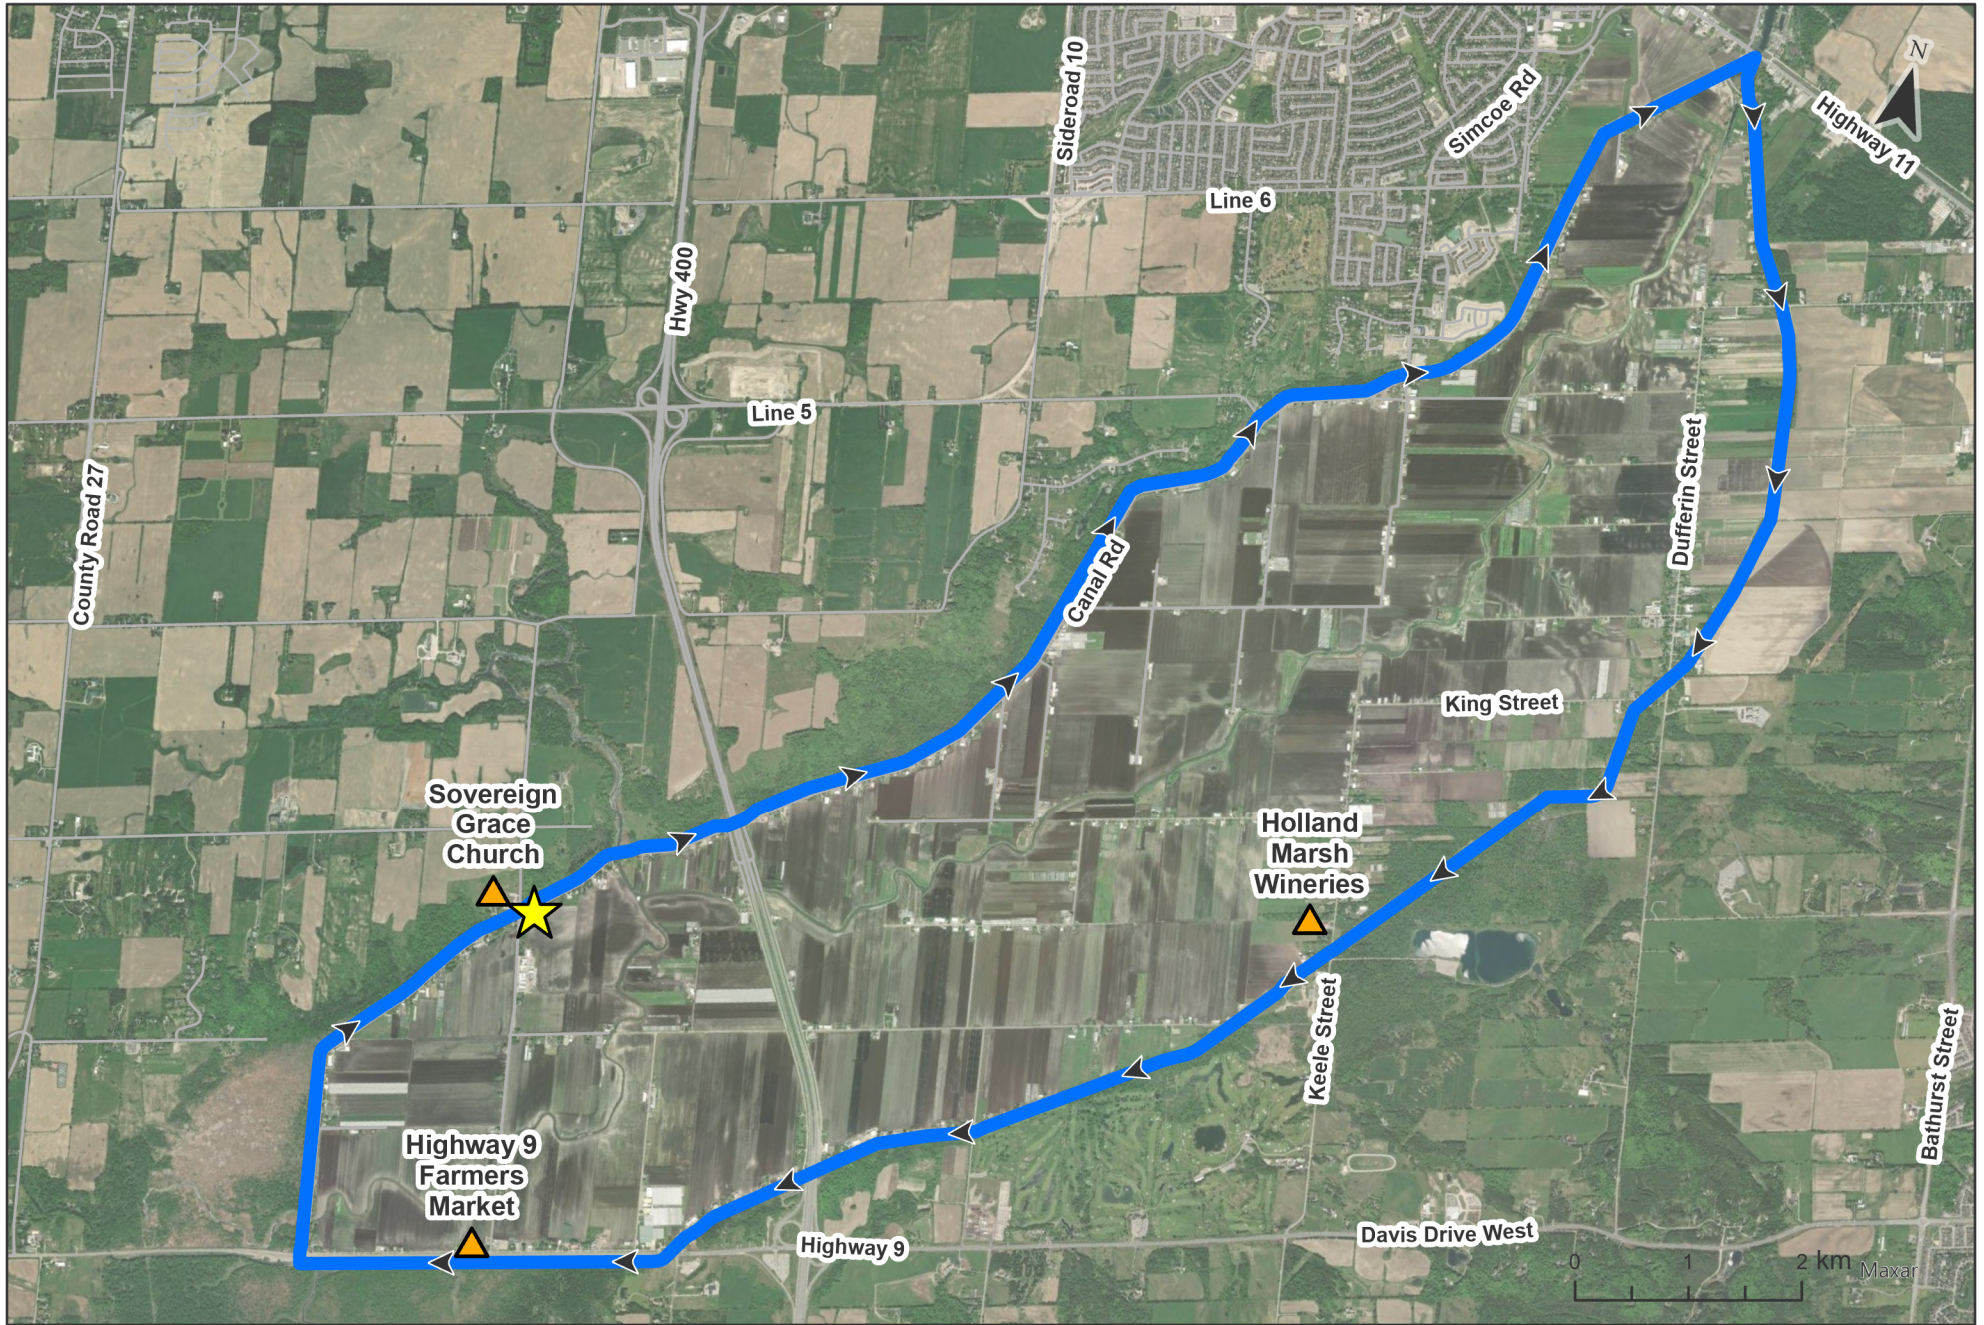

Marsh Mash - 28km Route

★ Start/End

← 28 km Route

▲ Landmarks

April
2024

Bradford
west
Gwillimbury
A Growing Tradition