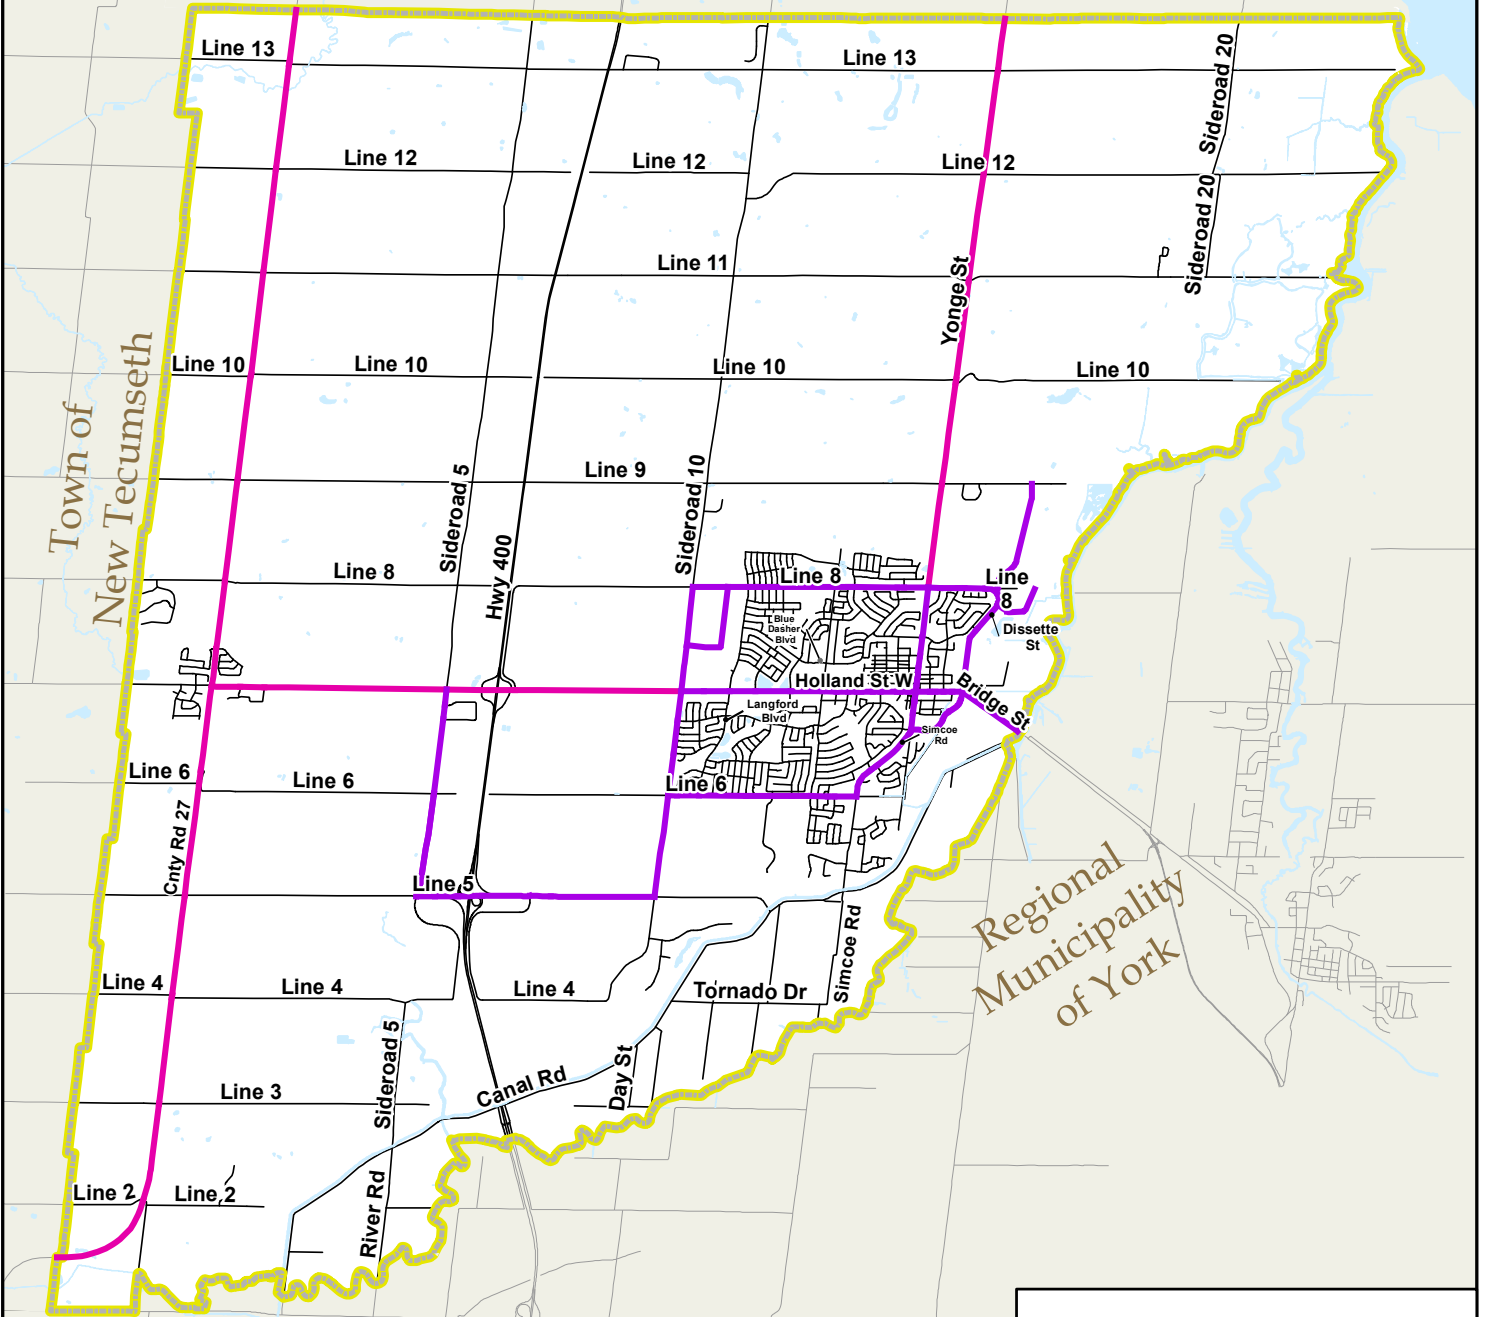

Exemption from Reduced Load Limit

Roads exempt from the reduced load limit by-law from March 1st to April 30th

Town of Innisfil

Legend

- BWG Exempt Road
- County Exempt Road

WARNING!
The information contained herein is compiled from other documentation and may contain errors, omissions or inaccuracies. The Town of Bradford West Gwillimbury, its officers, employees and agents are not responsible for, and the users by accepting this document hereby waive as against the said Town, its officers, employees, agents, any claim for damages arising from or in any way related to any errors, omissions, misrepresentation or inaccuracies contained in this document whether due to negligence or otherwise. Any user is advised to verify all information and assume all risk in relying on the information contained hereon.